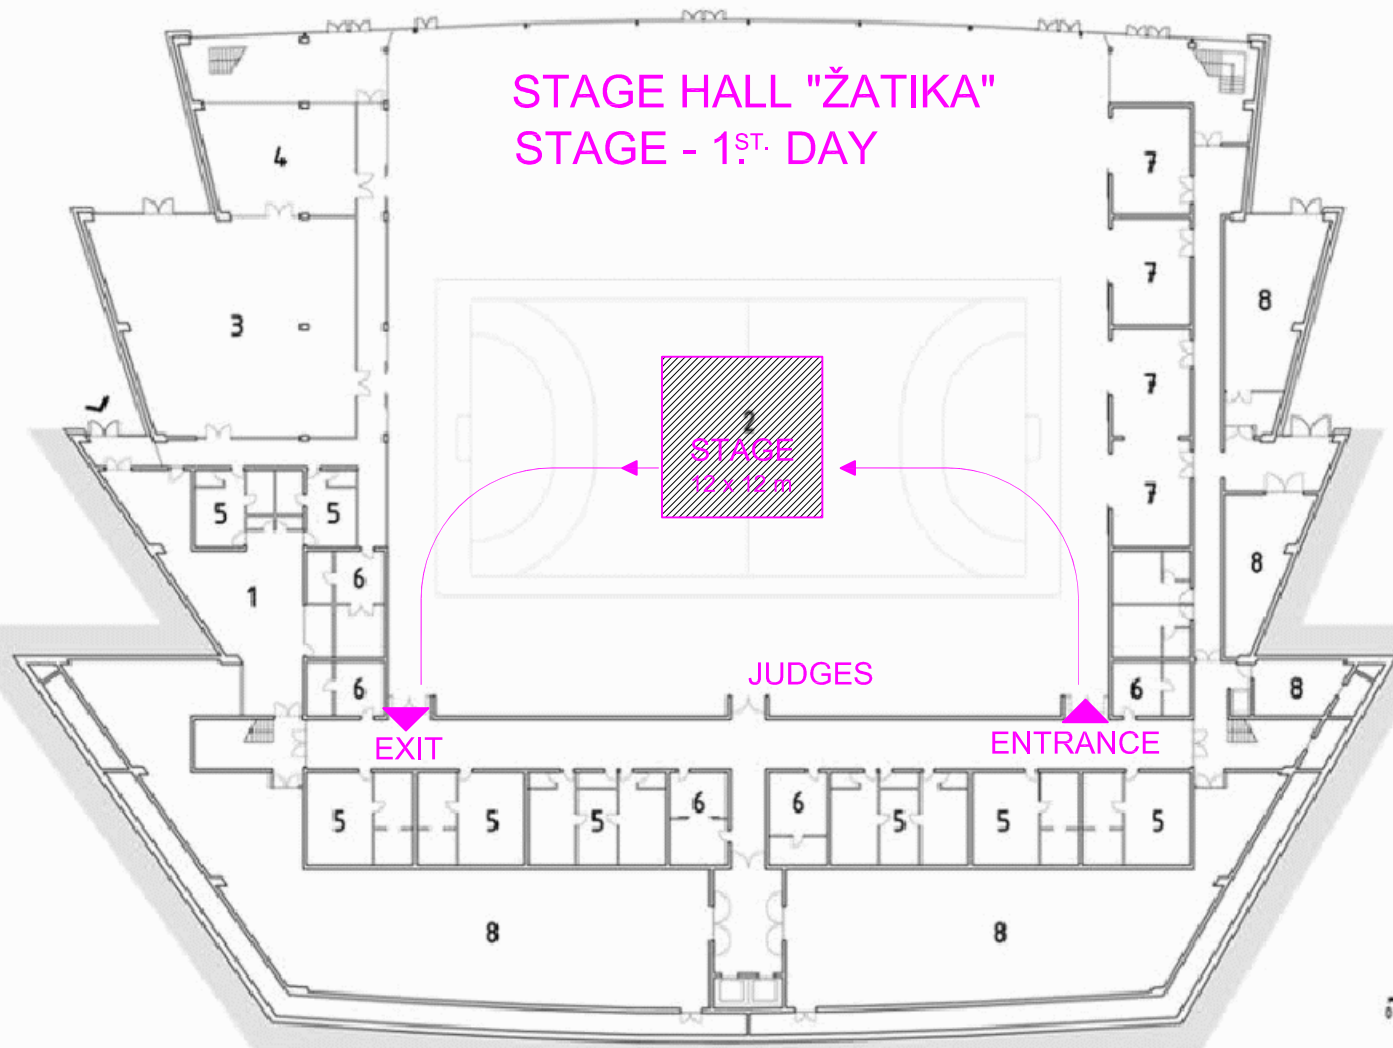

STAGE HALL "ŽATIKA"
STAGE - 1^{ST.} DAY

LEVEL "-2"

➤ - SPORTS ENTRANCE

- 1 - ENTRANCE HALL
- 2 - MAIN SPORTS HALL
- 3 - WARMING UP SPORTS HALL
- 4 - FITNESS ROOM
- 5 - LOCKER ROOMS WITH SANITARY FACILITIES
- 6 - COACH QUARTERS
- 7 - SPORTS STORE
- 8 - TECHNICAL SUPPORT