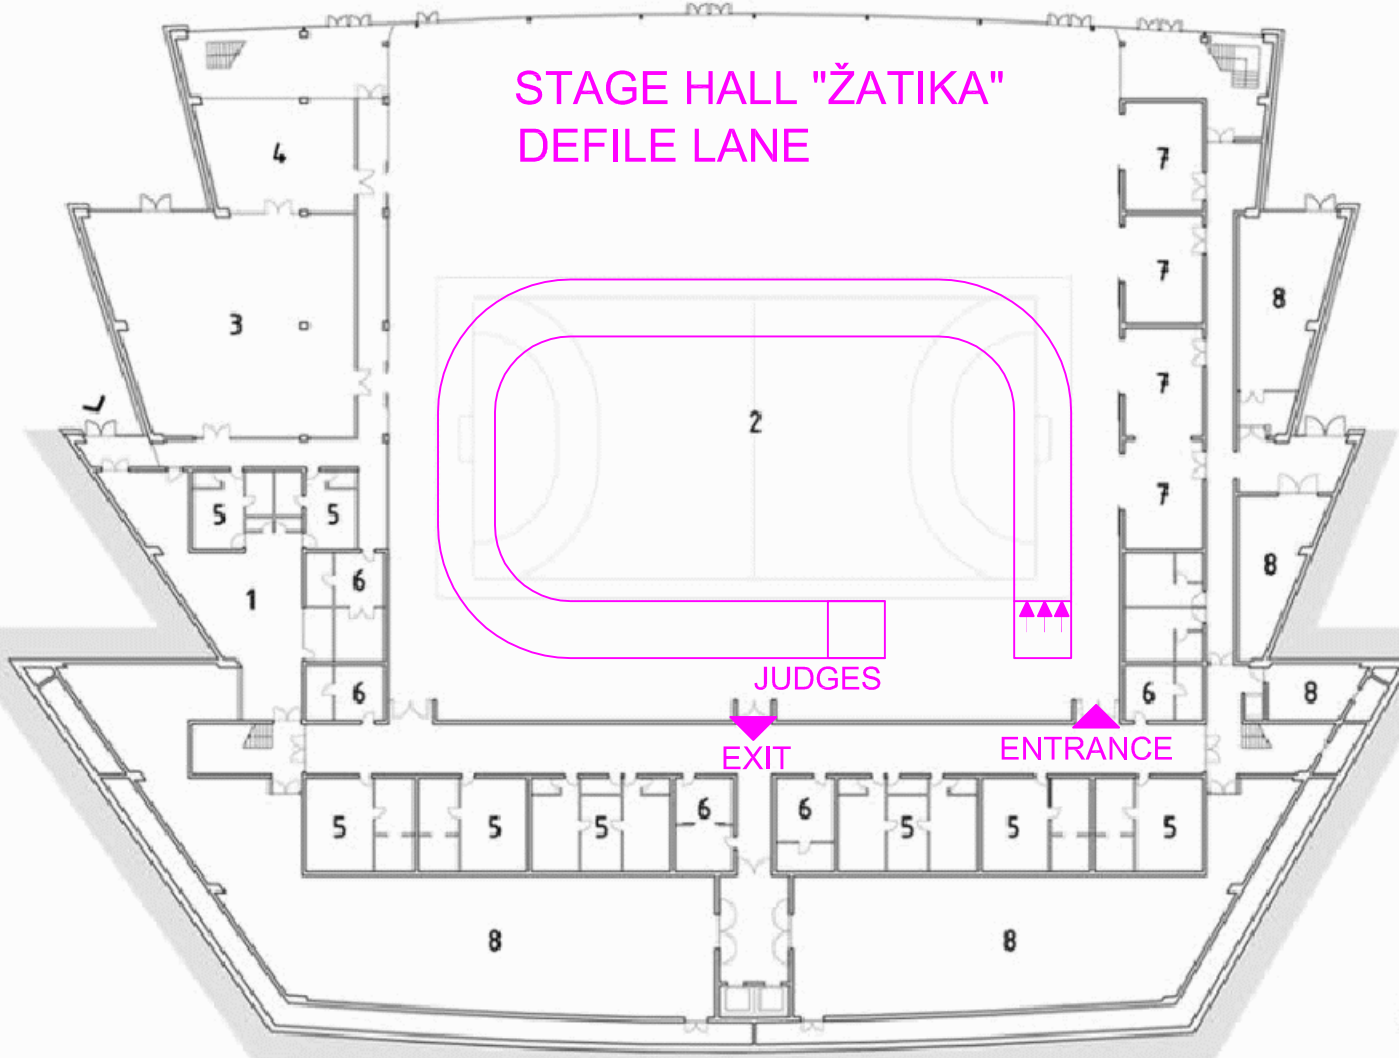

LEVEL "-2"

> - SPORTS ENTRANCE

- 1 - ENTRANCE HALL
- 2 - MAIN SPORTS HALL
- 3 - WARMING UP SPORTS HALL
- 4 - FITNESS ROOM
- 5 - LOCKER ROOMS WITH SANITARY FACILITIES
- 6 - COACH QUARTERS
- 7 - SPORTS STORE
- 8 - TECHNICAL SUPPORT

STAGE HALL "ŽATIKA"
DEFILE LANE

0 1 2 5 10 20m